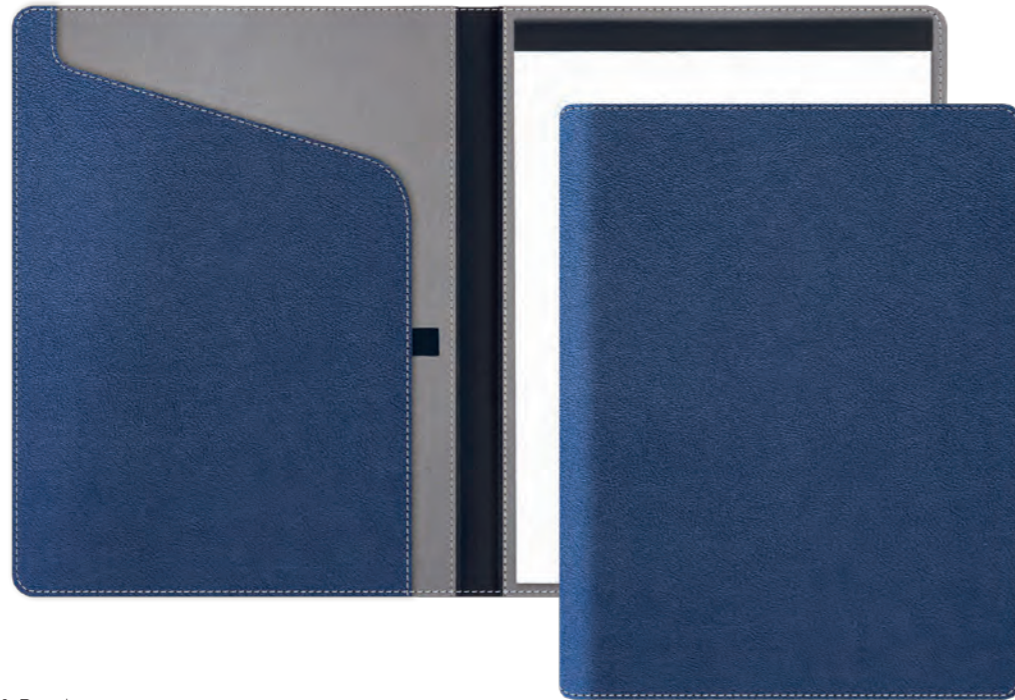

Tablet Council 21. x 26.5 cm