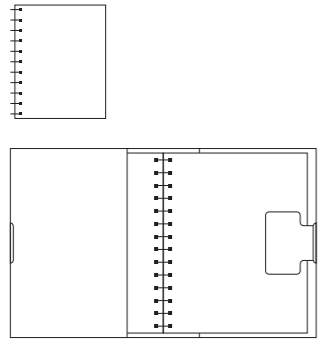

WOW

Best in • Meilleur en : Impressions

Basic Trio

Basic

Best in • Meilleur en : Impressions

Basic+