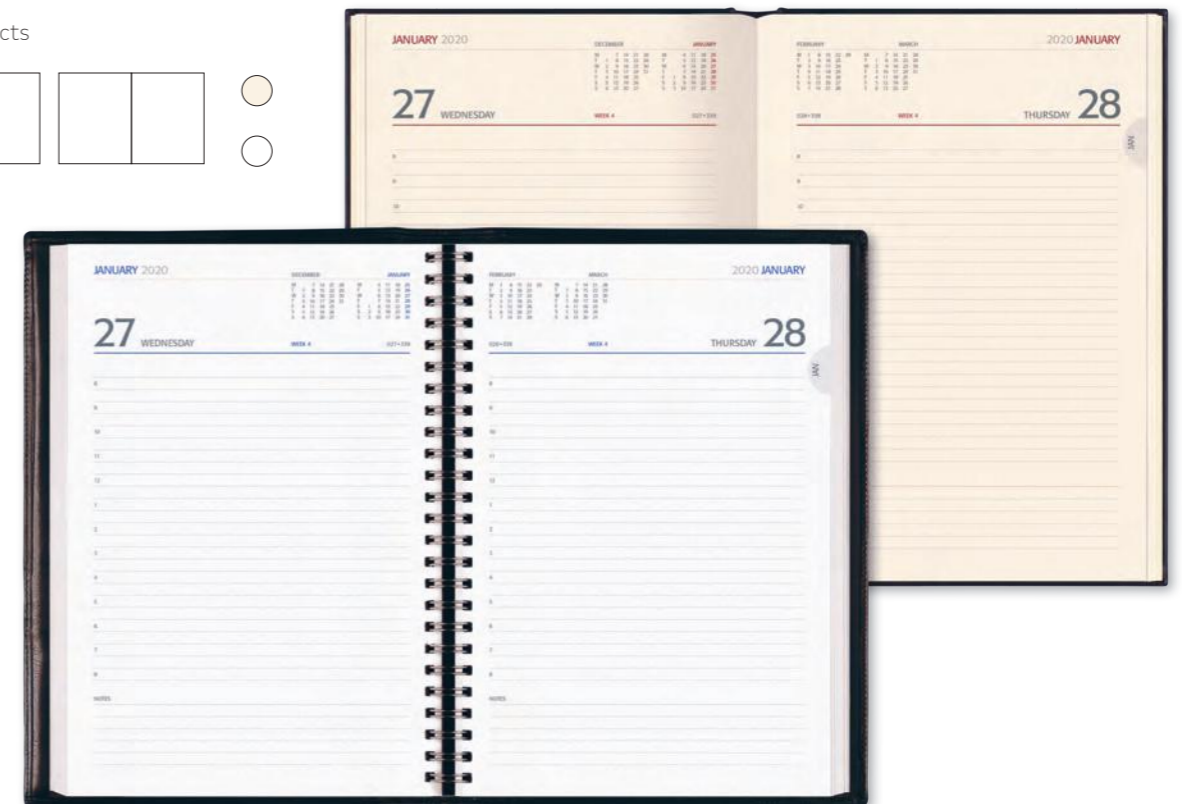

A5 Daily Diary

14 x 20.5 cm

D Daily EN

i 16 pages

person Contacts

i Information

globe Atlas

circle Cream paper

circle White paper