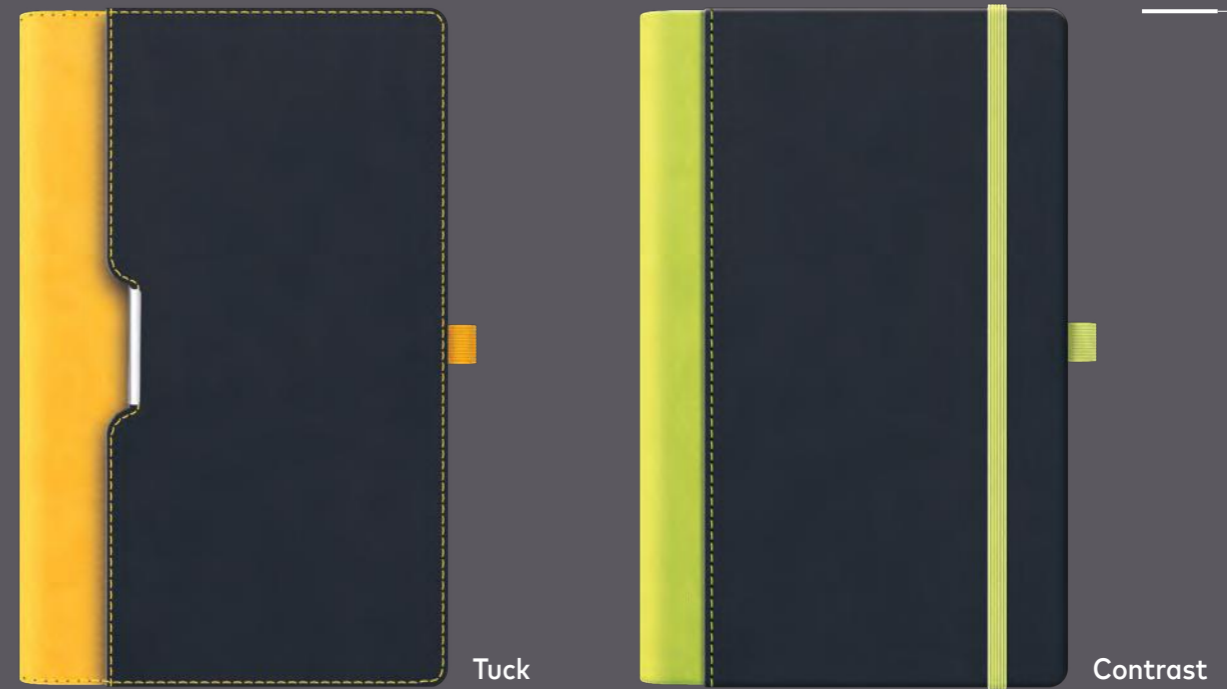

Best in • Meilleur en :

Silver Point : Canvas

Silver Side : Canvas

Pocket : Impressions

Add envelope at the back • Ajouter une enveloppe à l'arrière

Allow more production lead time
Permettre plus de temps de production

Best in • Meilleur en :

Tuck : Impressions

Contrast : Impressions

Belt : Pearl & Pure

Add envelope at the back • Ajouter une enveloppe à l'arrière

Allow more production lead time
Permettre plus de temps de production