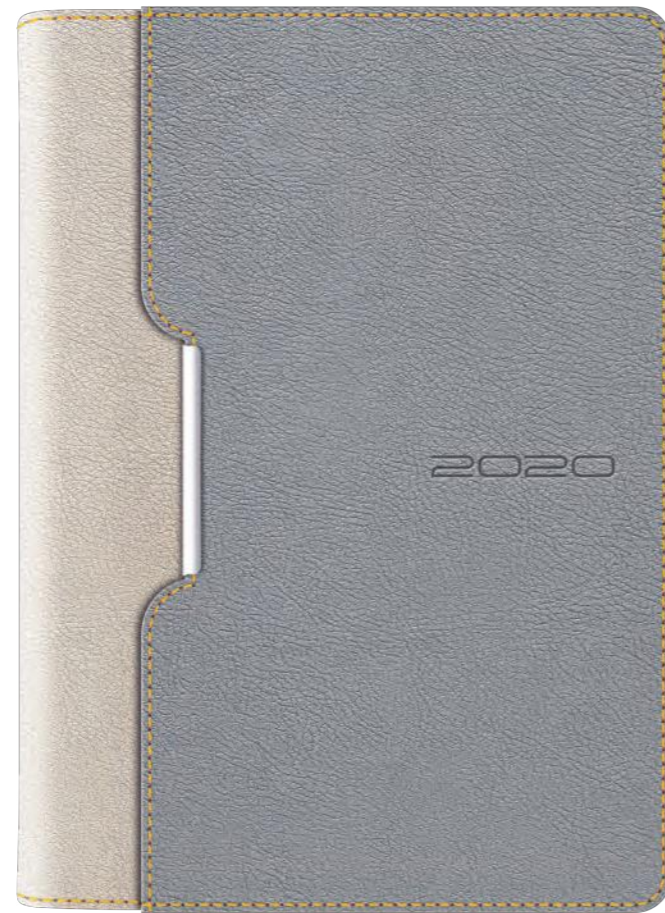

Tuck

Stretch Trio

Best in • Meilleur en : Pure & Pearl

Best in • Meilleur en : Pure & Pearl