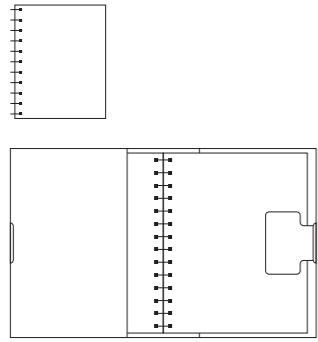

WOW

Best in • Meilleur en : Impressions

Basic Trio

Basic

Best in • Meilleur en : Impressions

Basic+