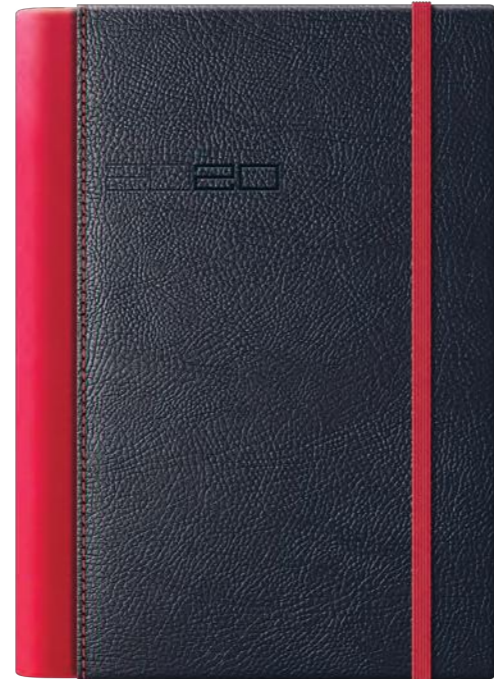

Spine

Best in • Meilleur en : Impressions

Allow more production lead time
Permettre plus de temps de production

Insert Pocket

Side Pocket

Best in • Meilleur en : Impressions

Allow more production lead time
Permettre plus de temps de production

Radius