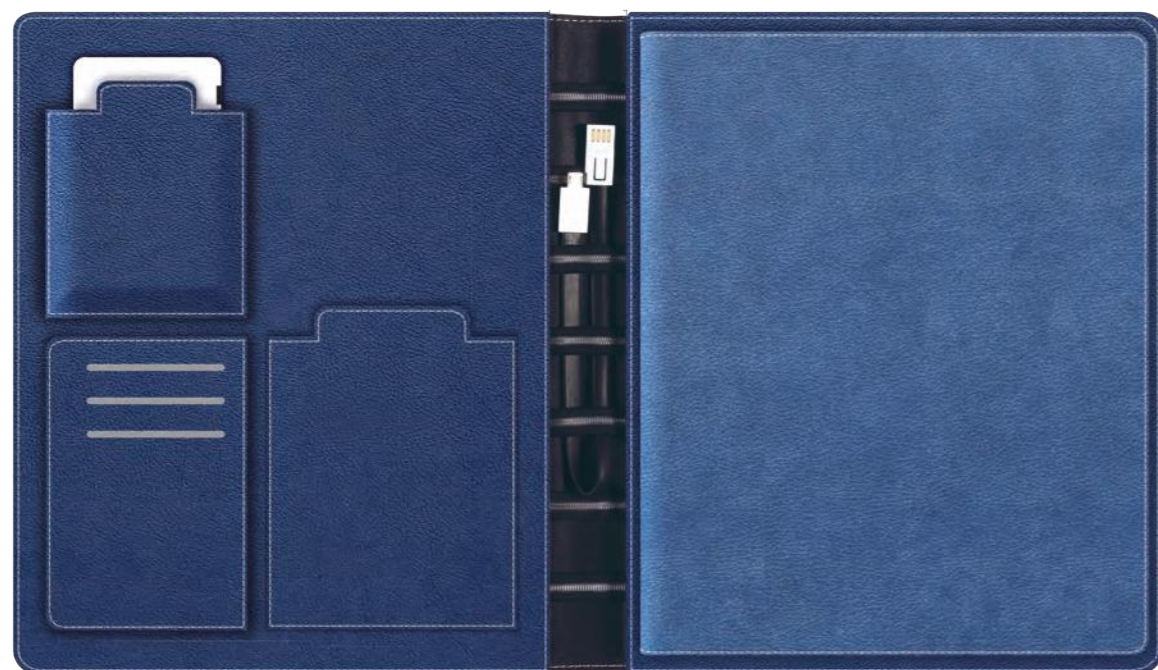

Combo

Pen Case  
3.5 x 16.5 cm

USB Case  
4 x 8 cm

Card Keeper  
10 x 8.5 cm

Coaster Case 9.5 x 9 cm

Paper Case 9.5 x 9 cm

Travel Wallet 11 x 24 cm

**NEW**